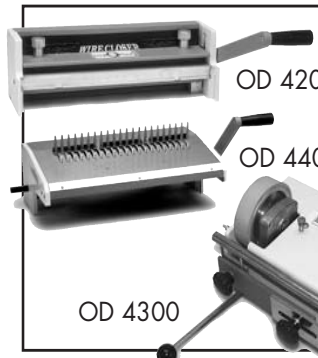

OD 4000 A4 OPEN END
ELECTRIC PUNCH
shown with coil inserter and
wire closer modules

PC 2000
MANUAL PUNCH AND
COIL INSERTER

The HD 8370 Shown with
the HD 7700 356mm
OPEN END
PUNCH

HD 4170
RHIN-O-ROLL
HEAVY DUTY COIL INSERTER

HD 7000
356mm HEAVY DUTY
DELUXE OPEN END PUNCH

HC 8024
610mm WIRE
CLOSER

THE
HD 4270

HC 8318
457mm WIRE
INSERTER CLOSER

OD 4012
A4 ELECTRIC PUNCH

PAL-14
MODULAR
PIKS-A-LIFT

THE
HD 4470
COMB
OPENER
MODULE

Shown configured with
Stand Alone Production Feet

OD 4800
A4 OPEN END
MANUAL PUNCH

OD 3500 COMBO
BINDING STATION
shown with comb opener and
coil inserter modules attached.

COMBO BINDING MODULES

HC 8200/8300
356mm SEMI-AUTOMATIC
WIRE
INSERTER/CLOSER

HC 8000
356mm
WIRE
CLOSER