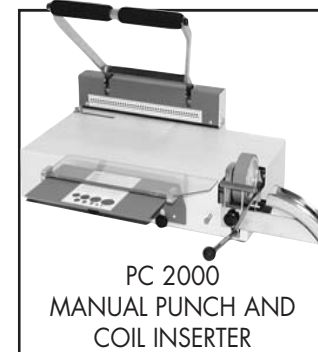

HC 8318

457mm SEMI AUTOMATIC WIRE INSERTER/CLOSER

FEATURES *(See Specifications on Back)*

- ✓ Inserts & Closes in 1 Easy Step
Eliminates Manual Insertion
of Wire into Document
- ✓ *Closes 3-1
Double-Loop Binding Wire
* HC 8318 Closes 3-1Pitch 1/4" to 9/16"
(6.3mm to 14.3mm)
- ✓ Binds documents up to
457mm Binding Edge
- ✓ Binds Split Wire with
Calendar Hanger
- ✓ Lightweight and Portable
- ✓ Easy Operation
- ✓ All Metal Construction
- ✓ 1 Year Limited Warranty

THE ULTIMATE IN:
Quality Paper Punching and Book Binding
Equipment at Affordable Prices

www.RHIN-O-TUFF.com

HC 8318**M A C H I N E S P E C I F I C A T I O N S**

ELECTRICAL REQUIREMENTS			WEIGHT		DIMENSIONS			CLOSING CAPACITY
VOLTS AC	AMPS	Hz	MACHINE	SHIPPING	HEIGHT	WIDTH	DEPTH	1/4" to 9/16" (6.3mm to 14.3mm)
NA	NA	NA	20 Kg	24.2 Kg	305 mm	680 mm	452 mm	WIRE
NA	NA	NA	44 lbs.	52 lbs.	12"	26"	18"	

APES 14 AUTOMATIC
PAPER EJECTOR & STACKER

HD 7700-H
HORIZONTAL PUNCH

HD 6500
356mm HEAVY DUTY
OPEN END PUNCH

HD 7500 610mm PUNCH
with the large document
support table

HD 4171
Shown
mounted on
an HD
4170
machine

OD 4000 A4 OPEN END
ELECTRIC PUNCH
shown with coil inserter and
wire closer modules

PC 2000
MANUAL PUNCH AND
COIL INSERTER

The HD 8370 Shown with
the HD 7700 356mm
OPEN END
PUNCH

HD 4170
RHIN-O-ROLL
HEAVY DUTY COIL INSERTER