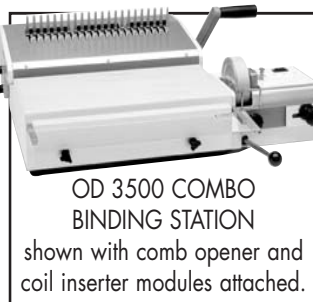

OD 4000 A4 OPEN END
ELECTRIC PUNCH
shown with coil inserter and
wire closer modules

PC 2000
MANUAL PUNCH AND
COIL INSERTER

The HD 8370 Shown with
the HD 7700 356mm
OPEN END
PUNCH

HD 4170
RHIN-O-ROLL
HEAVY DUTY COIL INSERTER

HD 7000
356mm HEAVY DUTY
DELUXE OPEN END PUNCH

HC 8024
610mm WIRE
CLOSER

THE
HD 4270

HC 8318
457mm WIRE
INSERTER CLOSER

OD 4012
A4 ELECTRIC PUNCH

PAL-14
MODULAR
PIKS-A-LIFT

THE
HD 4470
COMB
OPENER
MODULE

Shown configured with
Stand Alone Production Feet

OD 4800
A4 OPEN END
MANUAL PUNCH

OD 3500 COMBO
BINDING STATION
shown with comb opener and
coil inserter modules attached.

COMBO BINDING MODULES

HC 8200/8300
356mm SEMI-AUTOMATIC
WIRE
INSERTER/CLOSER

HC 8000
356mm
WIRE
CLOSER