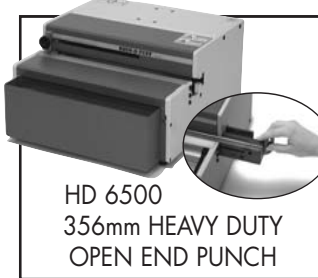

HC 8318

457mm SEMI AUTOMATIC WIRE INSERTER/CLOSER

FEATURES *(See Specifications on Back)*

- ✓ Inserts & Closes in 1 Easy Step
Eliminates Manual Insertion
of Wire into Document
- ✓ *Closes 3-1
Double-Loop Binding Wire
* HC 8318 Closes 3-1Pitch 1/4" to 9/16"
(6.3mm to 14.3mm)
- ✓ Binds documents up to
457mm Binding Edge
- ✓ Binds Split Wire with
Calendar Hanger
- ✓ Lightweight and Portable
- ✓ Easy Operation
- ✓ All Metal Construction
- ✓ 1 Year Limited Warranty

THE ULTIMATE IN:
Quality Paper Punching and Book Binding
Equipment at Affordable Prices

www.RHIN-O-TUFF.com

HC 8318**M A C H I N E S P E C I F I C A T I O N S**

ELECTRICAL REQUIREMENTS			WEIGHT		DIMENSIONS			CLOSING CAPACITY
VOLTS AC	AMPS	Hz	MACHINE	SHIPPING	HEIGHT	WIDTH	DEPTH	1/4" to 9/16" (6.3mm to 14.3mm)
NA	NA	NA	20 Kg	24.2 Kg	305 mm	680 mm	452 mm	WIRE
NA	NA	NA	44 lbs.	52 lbs.	12"	26"	18"	

APES 14 AUTOMATIC
PAPER EJECTOR & STACKER

HD 7700-H
HORIZONTAL PUNCH

HD 6500
356mm HEAVY DUTY
OPEN END PUNCH

HD 7500 610mm PUNCH
with the large document
support table

HD 4171
Shown
mounted on
an HD
4170
machine

HD 7000
356mm HEAVY DUTY
DELUXE OPEN END PUNCH

HC 8024
610mm WIRE
CLOSER

THE
HD 4270

HC 8318
457mm WIRE
INSERTER CLOSER

OD 4012
A4 ELECTRIC PUNCH

PAL-14
MODULAR
PIKS-A-LIFT

THE
HD 4470
COMB
OPENER
MODULE

Shown configured with
Stand Alone Production Feet