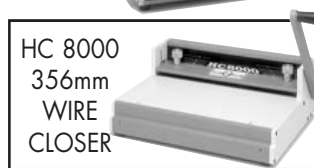

OD 4800
A4 OPEN END
MANUAL PUNCH

OD 3500 COMBO
BINDING STATION
shown with comb opener and
coil inserter modules attached.

COMBO BINDING MODULES

HC 8200/8300
356mm SEMI-AUTOMATIC
WIRE
INSERTER/CLOSER

HC 8000
356mm
WIRE
CLOSER