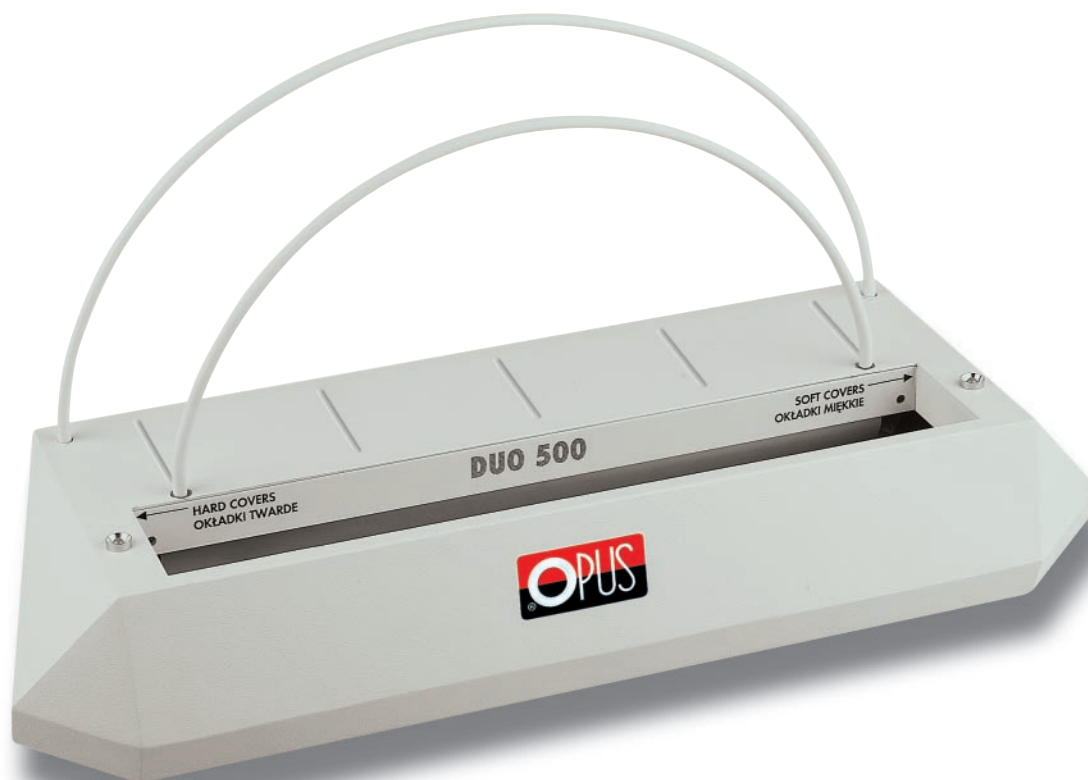

..... **Binding machine**

DUO 500

A professional binder for general office use.

- ONE machine for TWO types of covers
- Soft and hard covers automatically recognized
- Inclined heater for better binding and perfect photo-cell function

- Binds up to 500 pages*
- A4 format
- Power: 1200 W/100 W

* papier 80g/m²